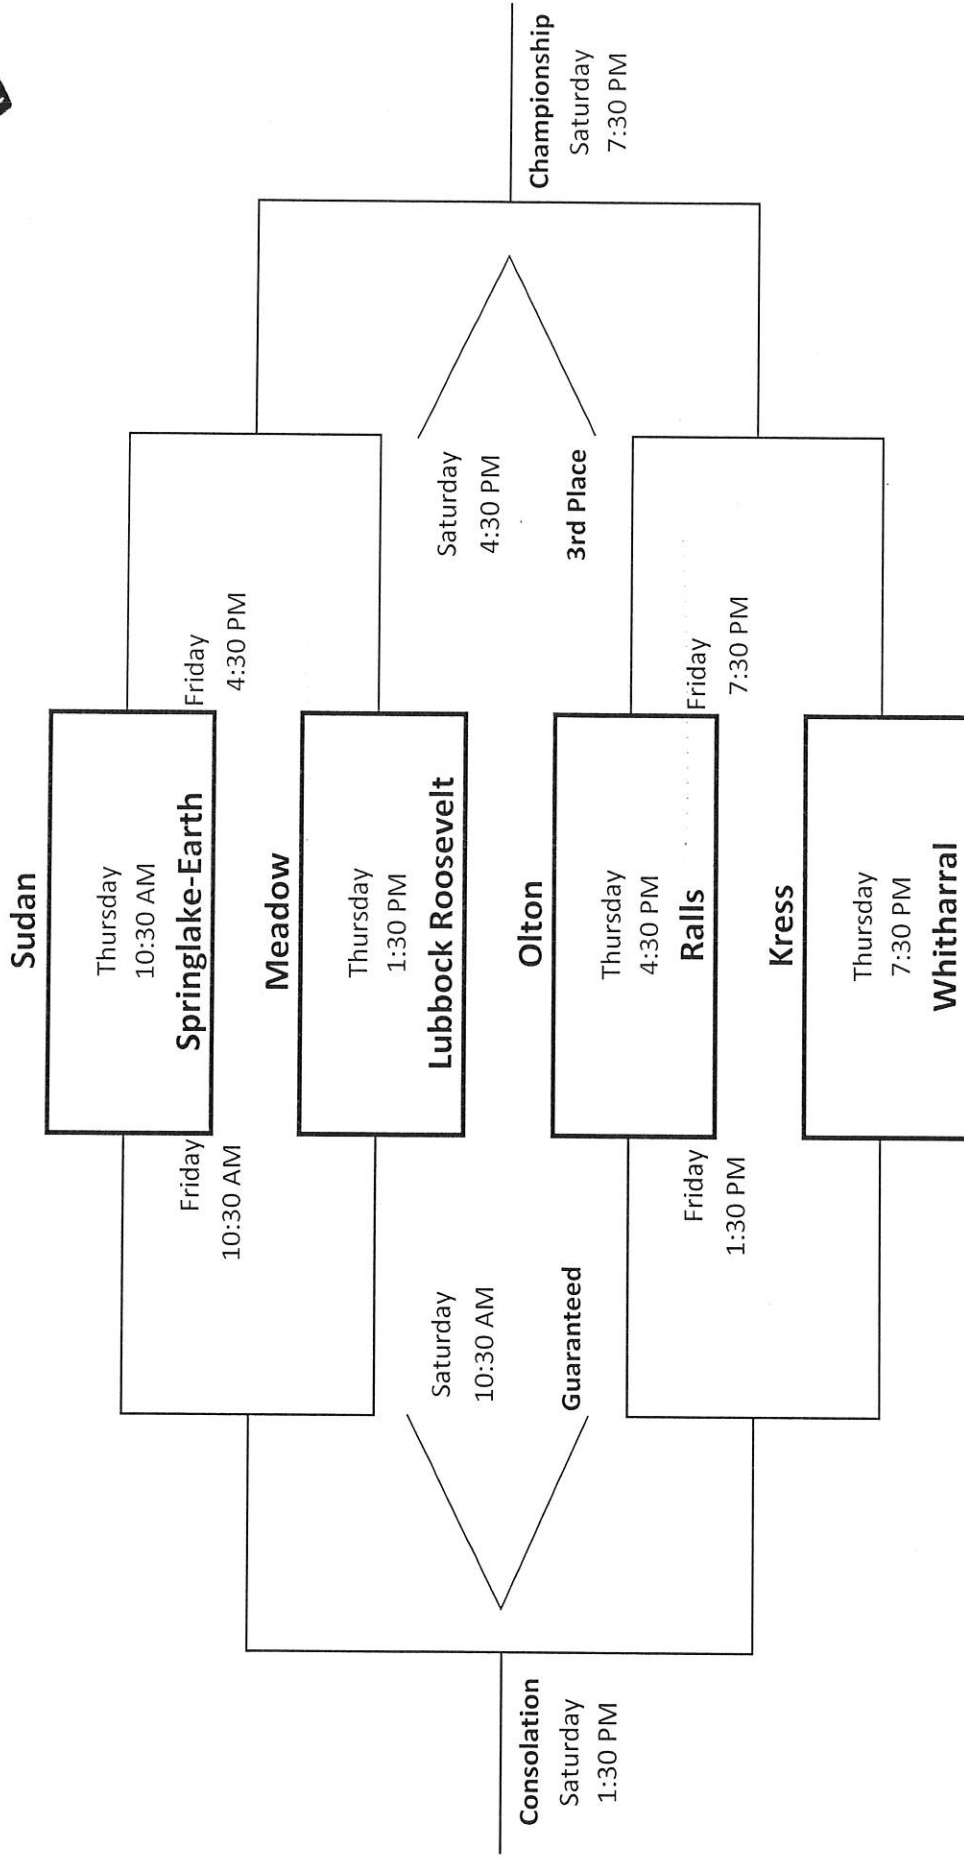

Whitharral Invitational Tournament

December 7-9 2017

Boys Bracket

*Bottom team is home and will wear white

Whitharral Girls Invitational Tournament

Dec 7-9, 2017

Thursday, December 9

- 9:00 a.m. Sudan vs. Meadow
- 12:00 p.m. Olton vs. Ralls
- 3:00 p.m. Meadow vs. Springlake-Earth
- 6:00 p.m. Whitharral vs. Kress

Friday, December 10

- 9:00 a.m. Springlake-Earth vs. Sudan
- 12:00 p.m. Whitharral vs. Ralls
- 3:00 p.m. Olton vs. Kress
- 6:00 p.m. Whitharral vs. Olton

Saturday, December 11

- 9:00 a.m. Kress vs. Ralls
- 12:00 p.m. 3rd in Pool Play (Pool A Home Team)
- 3:00 p.m. 2nd in Pool Play (Pool A Home Team)
- 6:00 p.m. Championship Game (Pool A Home Team)

*First team listed is home and will wear white

Pool A

Whitharral
Kress
Olton
Ralls

Pool B

Meadow
Springlake-Earth
Sudan